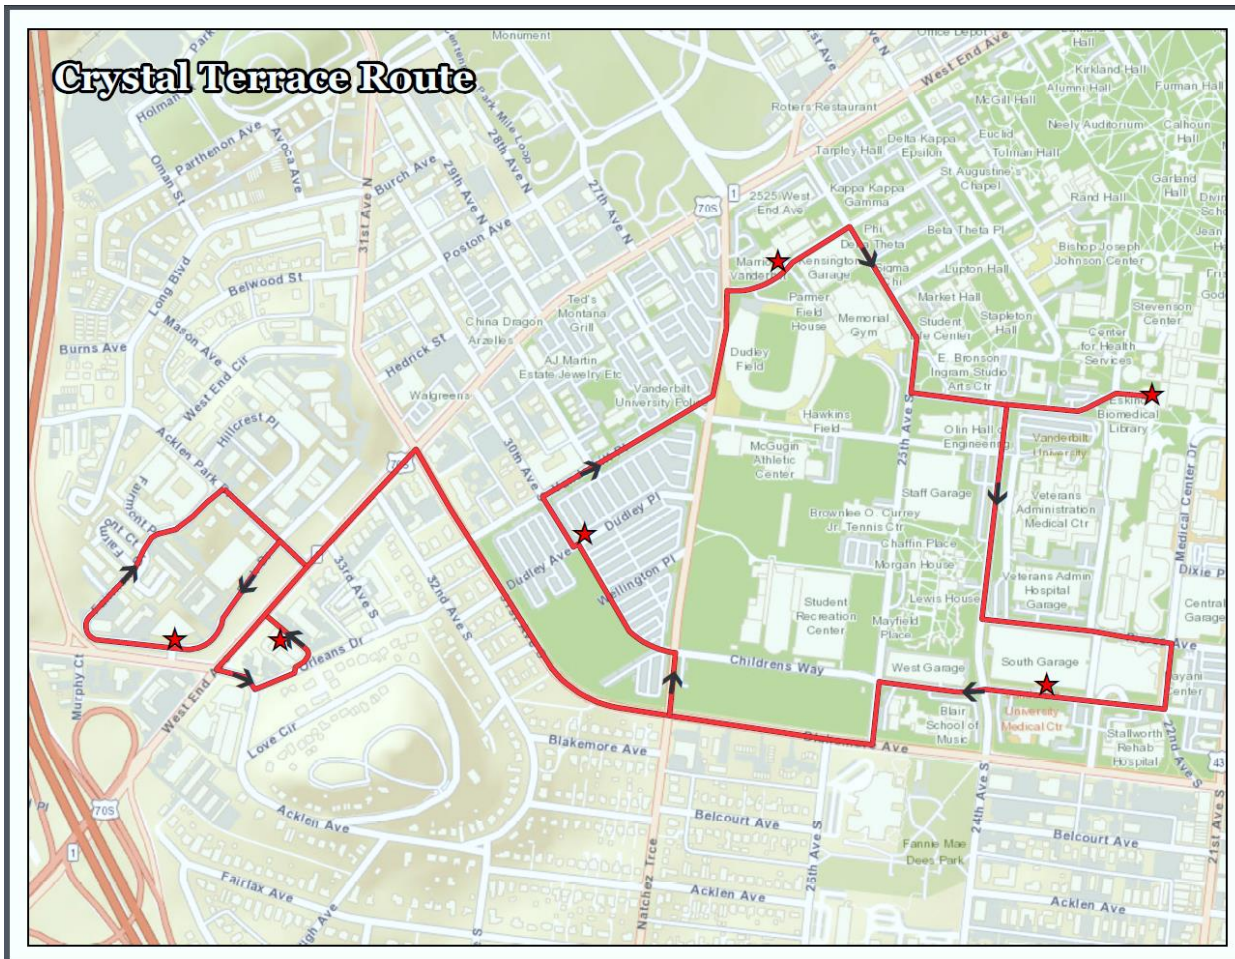

**Crystal Terrace Route is Available
Monday – Friday
from 6:00 a.m. – 6:30 p.m.**

Crystal Terrace Route	
STOP	TIME
Round Wing	:55
VCH	:59
3322 West End	:08
Crystal Terrace	:13
N Lot(73A)	:18
2525 West End	:22
Round Wing	:25
VCH	:29
3322 West End	:38
Crystal Terrace	:43
N Lot	:48
2525 West End	:52

**3401 Route is Available
Monday – Friday
from 6:00 a.m. – 6:30 p.m.**

3401 Route	
STOP	TIME
Round Wing	:15
2525 West End	:18
N Lot(73A)	:22
3322 West End	:29
3401 West End	:33
VCH	:41
Round Wing	:45
2525 West End	:48
N Lot(73A)	:52
3322 West End	:59
3401 West End	:03
VCH	:11