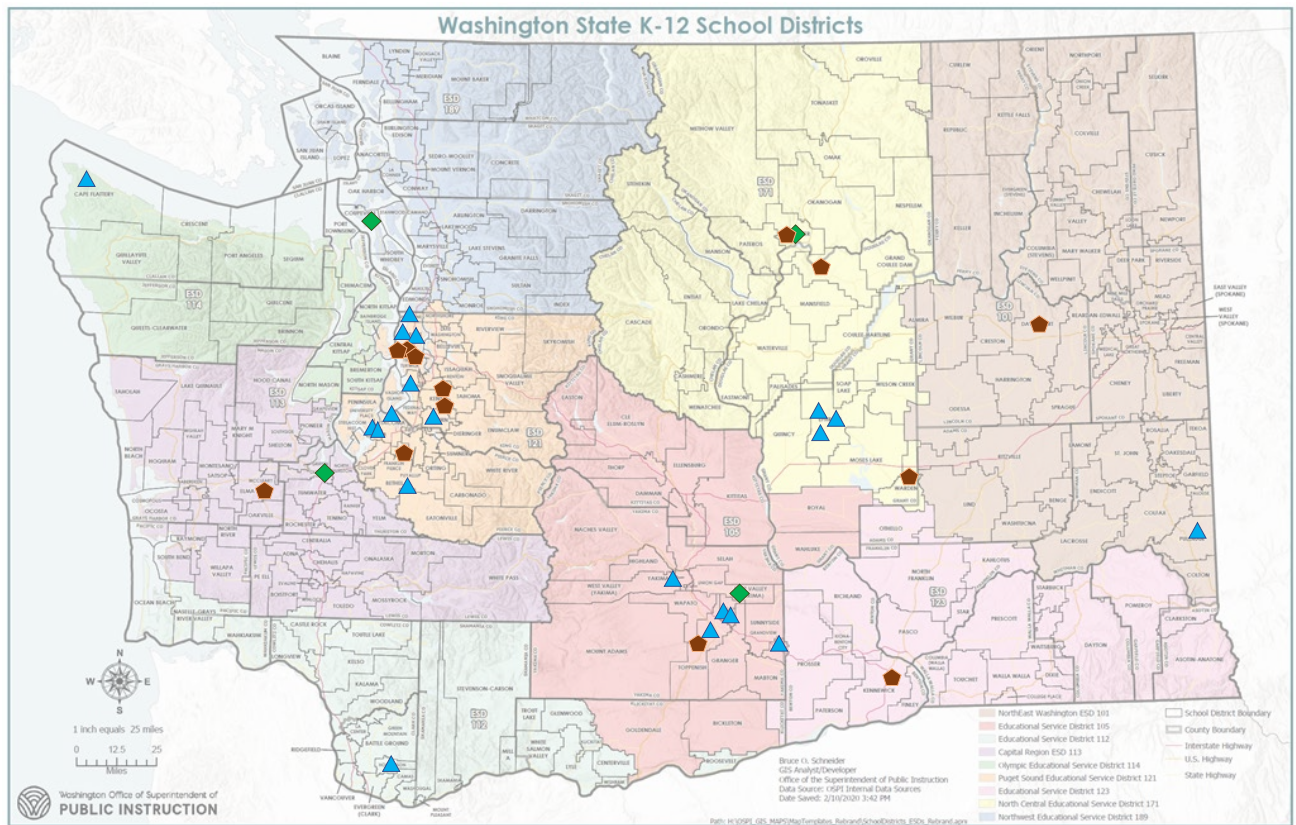

Characteristics of Positive Outlier Schools:

Illuminating the Strengths of American Indian/ Alaska Native, Black, Latino/a, and Students Experiencing Poverty

Outlier Schools Included in the Study

By ESD	
ESD 101	2
ESD 105	7
ESD 112	1
ESD 113	2
ESD 114	2
ESD 121	21
ESD 123	3
ESD 171	6
ESD 189	2

By Level	
Elementary	24
Middle School	4
High School	18

School by Urbanicity	
Large Metro	9
Metro Suburb	12
Mid-Size Town	5
Urban Fringe	7
Rural / Distant	13

Schools Designated For:	
American Indian/Alaska Native	3
Black	10
Latino/a	24
Students Experiencing Poverty	25
<i>13 Schools are Designated for 2 or more groups</i>	